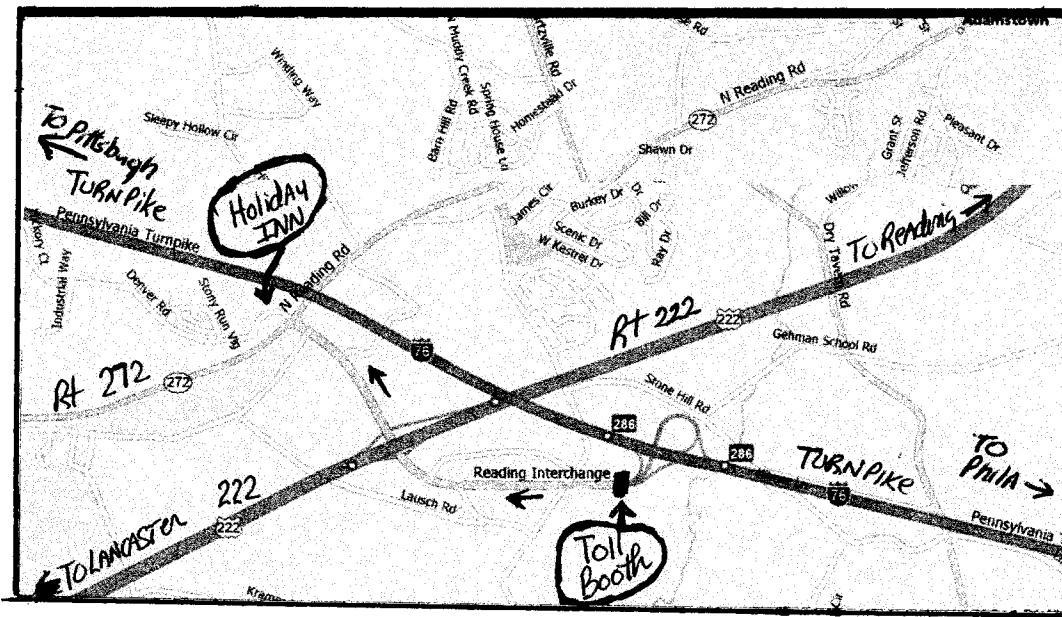

* Directions to Denver PA Holiday Inn

From the east or west take PA Turnpike to Exit 286.

Exit 286 of the PA Turnpike is 39 miles east of Harrisburg East exit and 40 miles west of the Valley Forge exit.

From the toll booth at exit 286

go straight for 1 mile (go under Rt 222 and through 3 traffic lights) to intersection with Rt 272 (stay in center lane - not left or right lanes) and **cross over Rt 272 (N Reading Road).**

Go 100 feet on Denver Rd.

Make immediate right turn into the Holiday Inn parking lot.

Holiday Inn reservations or additional directions:
please visit the web site www.holidayinns.com or
Google "Holiday Inn Denver PA" or
call their front desk at (717) - 336-7541